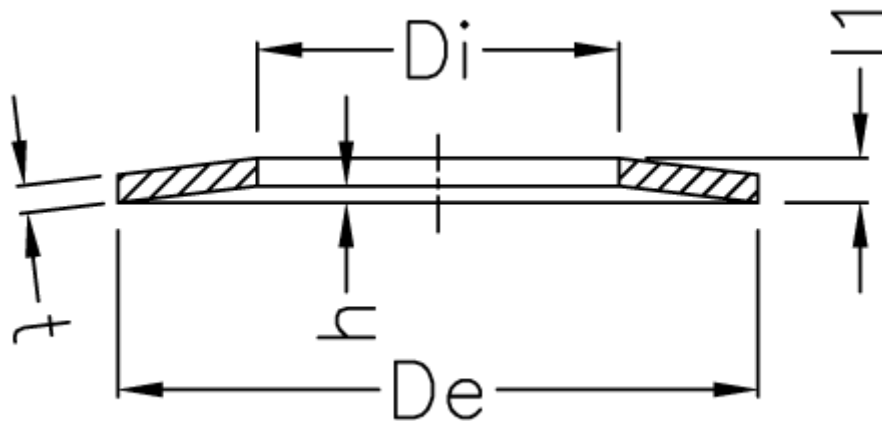

Article number: 060104221

Description: Mubea Disc spring 34x12,3x1,25

## Measures

De	= 34	Spring Power F v/0.25h N	= 946.4
Di	= 12.3	Spring Power F v/0.50h N	= 1587.0
h	= 1.20	Spring Power F v/0.75h N	= 2024.0
l1	= 2.45	Spring Power F v/1.00 h N	= 2359.0
Spring deflection s=0.25h mm	= 0.300	t	= 1.25
Spring deflection s=0.50h mm	= 0.600	Weight kg/1000	= 7.743
Spring deflection s=0.75h mm	= 0.900		
Spring deflection s=1.00h mm	= 1.20		